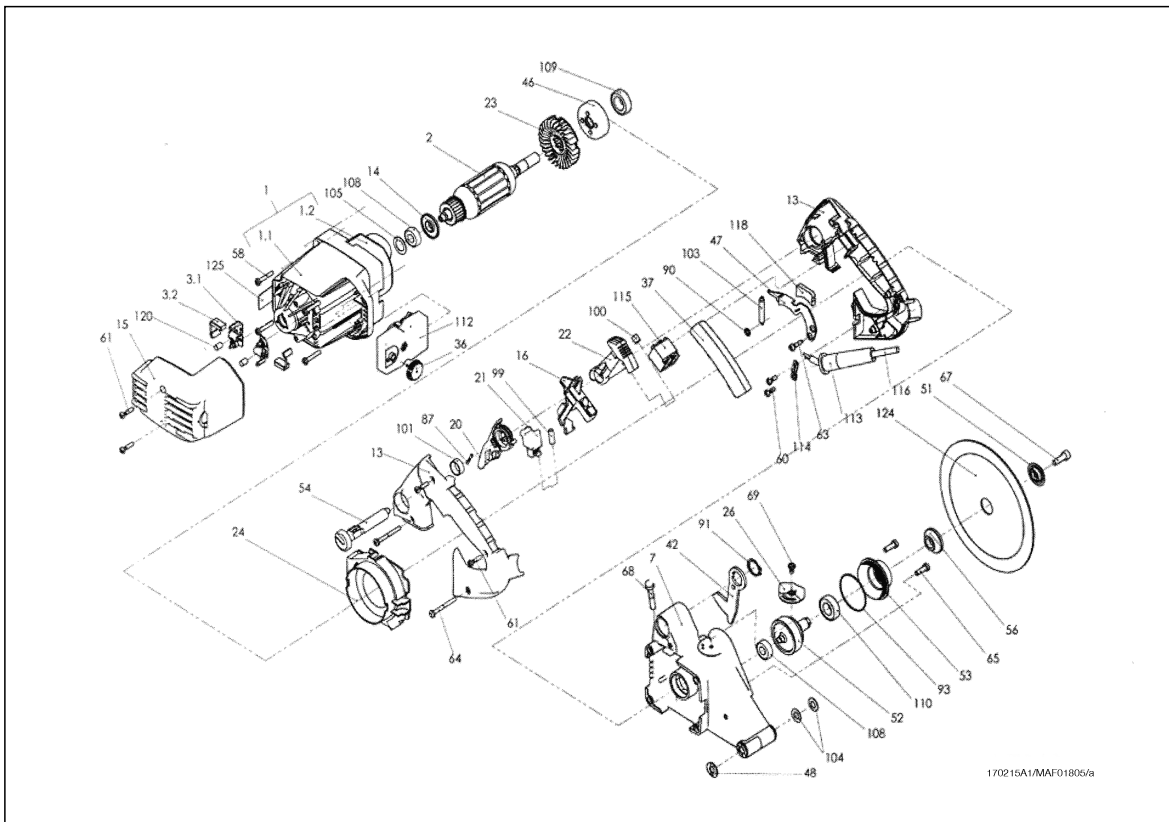

Plunge-cut saw MT 55 cc MidiMAX in the MAFELL-MAX