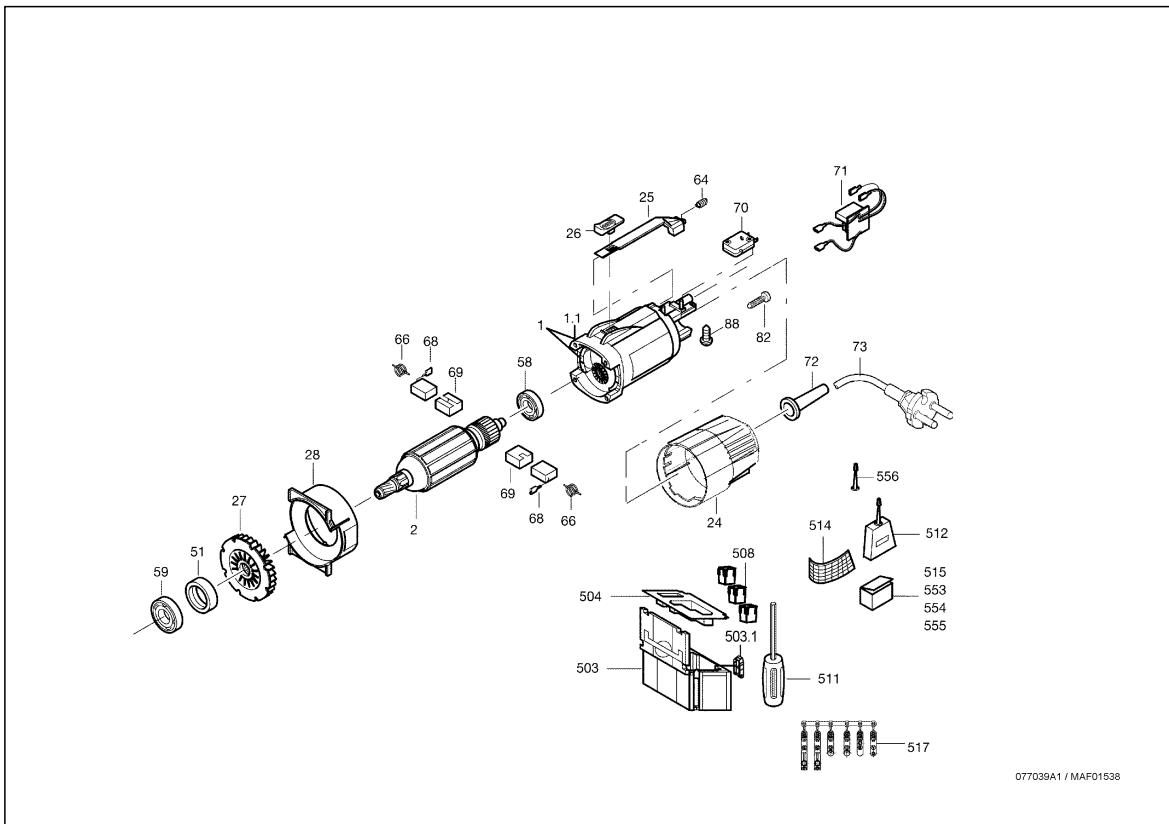

Duo-Dowel System DD40 G MidiMAX in MAFELL-MAX