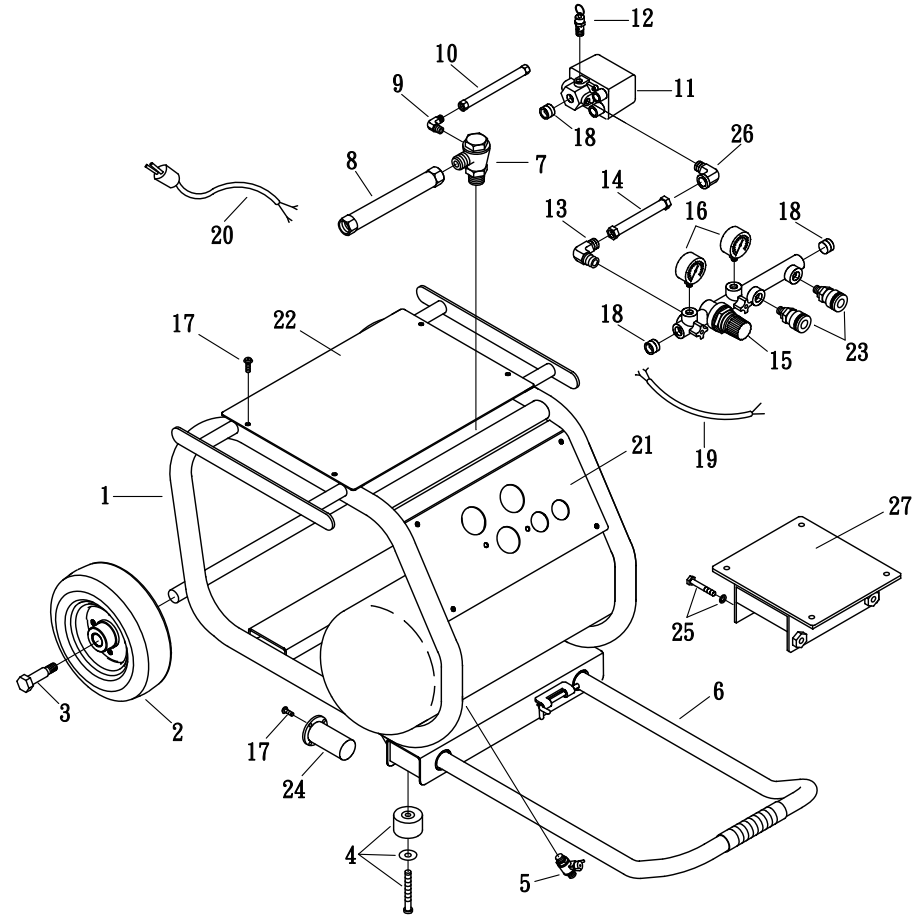

MODEL : MA15150 (Pump)

SPARE PARTS LIST

NO : XHA-1209

REF. NO.	DESCRIPTION	PART NO.	QTY.	REF. NO.	DESCRIPTION	PART NO.	QTY.
1	Cylinder head	3101052	1	14	Crankshaft & balancer	3304116	1
2	Allen bolt set	3B01-M06*035V	4	15	Motor set	3B8-0F2506W2H	1
3	Exhaust elbow	2N06-04T04HC	1	16	Front cover set	3309054-A	1
4	Exhaust 3-way pipe	2N09-04H04T04HIC	1	17	Hexagon bolt	2B02-FM6*015	4
5	Exhaust tube set	3B2-04*205	1	18	Centrifugal switch set	2E24-19084P	1
6	Air filter set	2140037	2	19	Cooling fan	2336009	1
7	Filter element	2142021	2	20	Allen bolt set	3B01-M08*020V	4
8	Inlet&Exhaust valve seat	3B13-AC0763U	2	21	Motor seat	3421013	1
9	Cylinder	3201103	2	22	Starting capacitor	2E28-300F2535	1
10	Rod set	3B3-0F20	2	23	Running capacitor	2E27-080F2540	1
11	Allen bolt	2B01-M08*040	4	24	Circuit breaker	2E25-10A	1
12	Bearing	2N35-6204ZZC3	2	25	Hexagon bolt set	3B00-FM08*020V	4
13	Space washer	3156104	1	26	Body seat block	2439008	4

MODEL : MA15150 (Receiver Tank)

SPARE PARTS LIST

NO : XHA-1209

REF. NO.	DESCRIPTION	PART NO.	QTY.	REF. NO.	DESCRIPTION	PART NO.	QTY.
1	Air tank	3401C062	1	15	Regulator	2408027	1
2	Tank wheel	2402032B	2	16	Pressure gauge	2D12-15V15KS	2
3	Tank wheel bolt	2418005	2	17	Bolt	2B02-FM5*010WB	18
4	Rubber pad set	3433013-A	2	18	Plug	2B14-ST02E	3
5	Ball valve	2413029	1	19	Cable	2E02-2C30702Y2T	1
6	Grip set	3432041-A	1	20	Power cable	2E01-015	1
7	Check valve	2414025T	1	21	Panel	3420004	1
8	Tube	2T02-04*0680	1	22	Shield	3420062	1
9	Elbow	2N16-C01TW02M	1	23	Quick coupler	07S1/4M-E	2
10	Soft tube set	3T03-W02*0210L	1	24	Handle bushing	2N32-005	2
11	Pressure switch	2E21-BC296BEX	1	25	Hexagon bolt set	3B00-FM08*110V	2
12	Pressure relief valve	2406018CE	1	26	Elbow	2N08-02T02TEC	1
13	Exhaust elbow	2N06-02T02S	1	27	Body seat	3403132A	1
14	Tube	2T06-025	1				