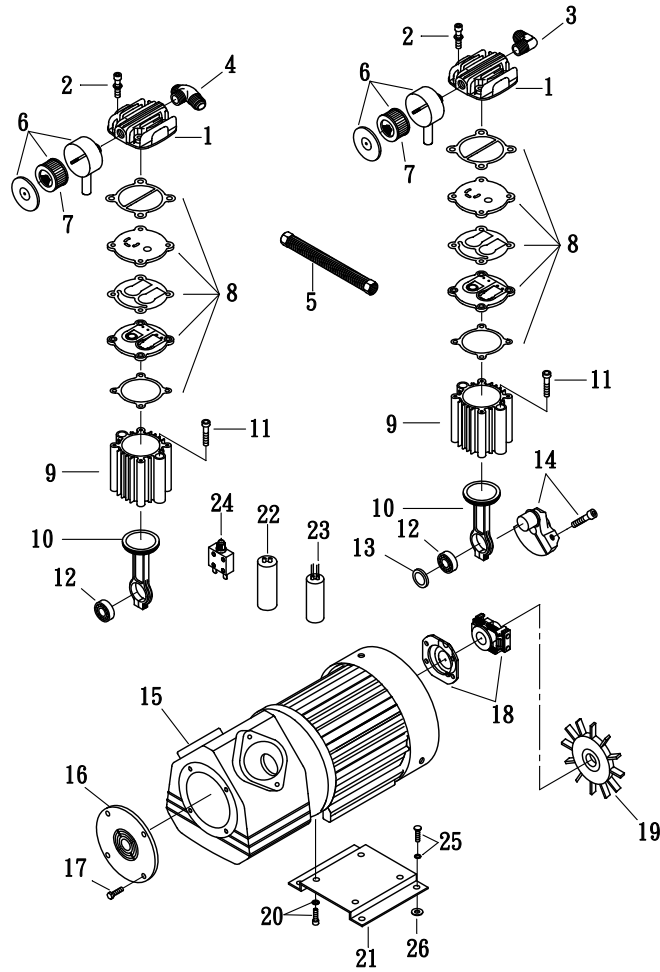

MODEL : MA15150 (Pump)

SPARE PARTS LIST

NO : XHA-1209

REF. NO.	DESCRIPTION	PART NO.	QTY.	REF. NO.	DESCRIPTION	PART NO.	QTY.
1	Cylinder head	3101052	1	14	Crankshaft & balancer	3304116	1
2	Allen bolt set	3B01-M06*035V	4	15	Motor set	3B8-0F2506W2H	1
3	Exhaust elbow	2N06-04T04HC	1	16	Front cover set	3309054-A	1
4	Exhaust 3-way pipe	2N09-04H04T04HIC	1	17	Hexagon bolt	2B02-FM6*015	4
5	Exhaust tube set	3B2-04*205	1	18	Centrifugal switch set	2E24-19084P	1
6	Air filter set	2140037	2	19	Cooling fan	2336009	1
7	Filter element	2142021	2	20	Allen bolt set	3B01-M08*020V	4
8	Inlet&Exhaust valve seat	3B13-AC0763U	2	21	Motor seat	3421013	1
9	Cylinder	3201103	2	22	Starting capacitor	2E28-300F2535	1
10	Rod set	3B3-0F20	2	23	Running capacitor	2E27-080F2540	1
11	Allen bolt	2B01-M08*040	4	24	Circuit breaker	2E25-10A	1
12	Bearing	2N35-6204ZZC3	2	25	Hexagon bolt set	3B00-FM08*020V	4
13	Space washer	3156104	1	26	Body seat block	2439008	4

MODEL : MA15150 (Receiver Tank)

SPARE PARTS LIST

NO : XHA-1209

REF. NO.	DESCRIPTION	PART NO.	QTY.	REF. NO.	DESCRIPTION	PART NO.	QTY.
1	Air tank	3401C062	1	15	Regulator	2408027	1
2	Tank wheel	2402032B	2	16	Pressure gauge	2D12-15V15KS	2
3	Tank wheel bolt	2418005	2	17	Bolt	2B02-FM5*010WB	18
4	Rubber pad set	3433013-A	2	18	Plug	2B14-ST02E	3
5	Ball valve	2413029	1	19	Cable	2E02-2C30702Y2T	1
6	Grip set	3432041-A	1	20	Power cable	2E01-015	1
7	Check valve	2414025T	1	21	Panel	3420004	1
8	Tube	2T02-04*0680	1	22	Shield	3420062	1
9	Elbow	2N16-C01TW02M	1	23	Quick coupler	07S1/4M-E	2
10	Soft tube set	3T03-W02*0210L	1	24	Handle bushing	2N32-005	2
11	Pressure switch	2E21-BC296BEX	1	25	Hexagon bolt set	3B00-FM08*110V	2
12	Pressure relief valve	2406018CE	1	26	Elbow	2N08-02T02TEC	1
13	Exhaust elbow	2N06-02T02S	1	27	Body seat	3403132A	1
14	Tube	2T06-025	1				