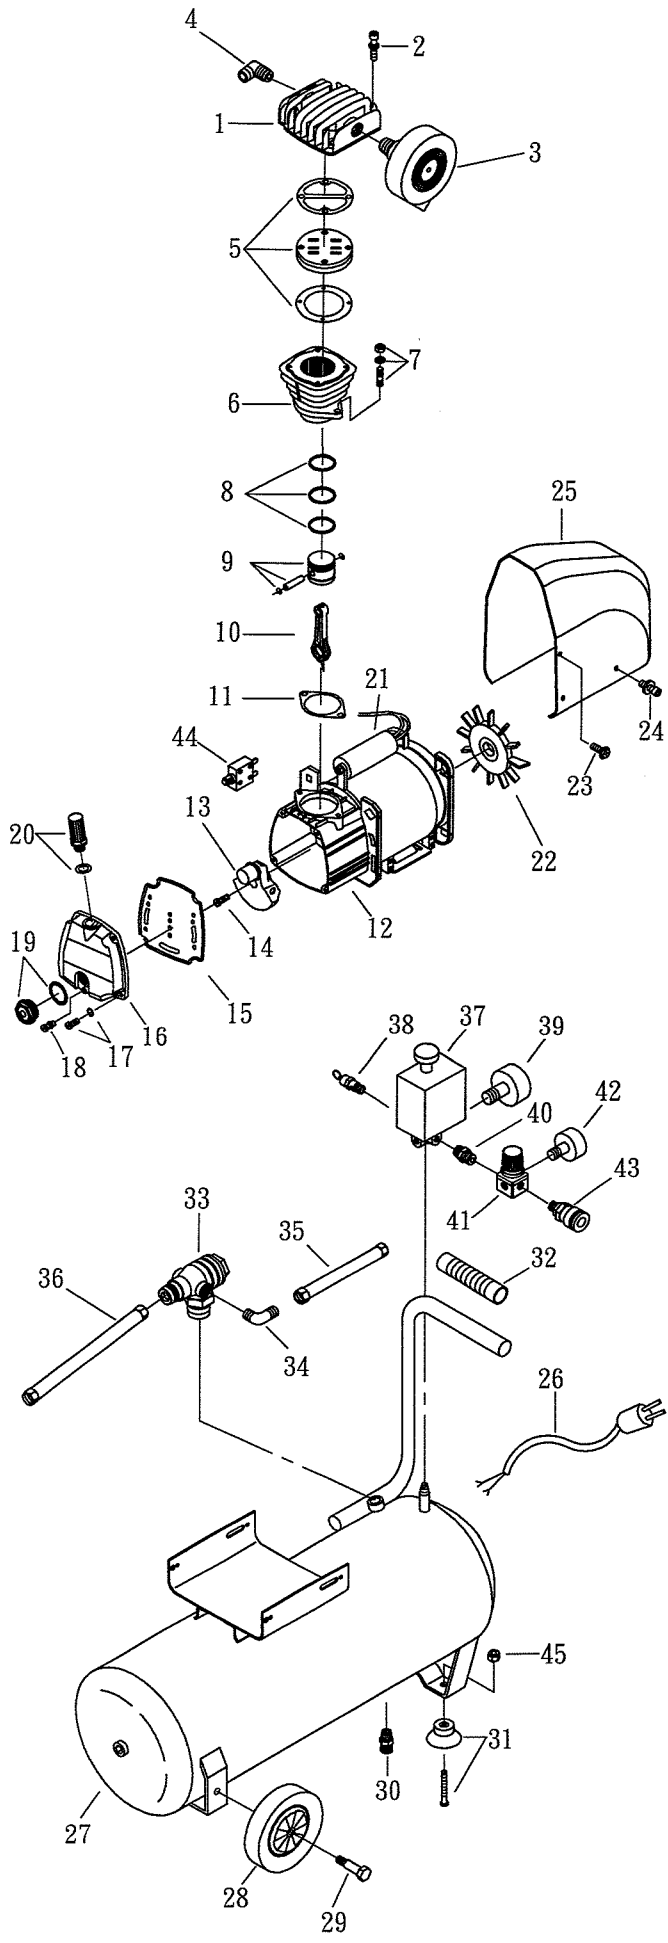

MODEL:MA2025

SPARE PARTS LIST

NO : XHY-0912

REF. NO.	DESCRIPTION	PART NO.	QTY.
1	Cylinder head	3101-XN02	1
2	Allen bolt set	3B01-M06*050V	4
3	Air filter set	2140006X	1
4	Exhaust elbow	2N06-03T03HC	1
5	In. & Ex. valve assembly	3B13-XN02	1
6	Cylinder	3201-XN24	1
7	Double head screw set	3B11-008-A	2
8	Piston ring set	3B32-XN25	1
9	Piston set	3B31-XN25	1
10	Rod	2315-XN15	1
11	Cylinder gasket	2G04-XN02	1
12	Motor set	3B8-XN2406	1
13	Crankshaft & balancer	3304-XN25	1
14	Bolt	2B01-M08*020L	1
15	Front cover gasket	2G07-010A	1
16	Front cover	3309056	1
17	Bolt	2B02-FM6*015	4
18	Bolt	3B02-FM6*035-R	1
19	Oil sight gauge set	2303003A	1
20	Breather set	2339009A	1
21	Running capacitor	2E27-030F450VSX	1
22	Cooling fan	2336037-2	1
23	Bolt	2B02-FM5*010WB	2
24	Allen bolt set	2B01-M05*020	4
25	Shroud	2428010N	1
26	Power cable	2E01-029	1
27	Air tank	3401XN1CEA	1
28	Tank wheel	2402025X	2
29	Tank wheel bolt	2418001X	2
30	Drain valve	2405012	1
31	Rubber pad set	3433005-A	2
32	Grip	2432-XN02	1
33	Check valve	2414036RX	1
34	Unloading tube	2N06-01T02H	1
35	Unloading tube set	3B2-02*220F	1
36	Exhaust tube set	3B2-03*560	1
37	Pressure switch	2E21-071C	1
38	Pressure relief valve	2406018CE	1
39	Pressure gauge	2D12-20D14KS	1
40	Nipple	2N01-045	1
41	Regulator	2408008RNX	1
42	Pressure gauge	2D12-15D14KS	1
43	Quick coupler	07S1/4M-E	1
44	Circuit breaker	2E25-08A	1
45	U-nut	2B21-PM05	2