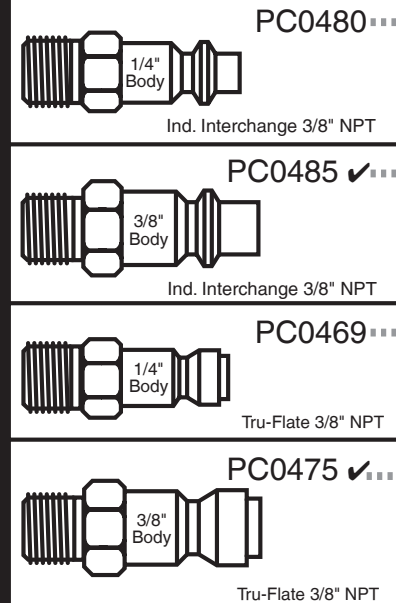

Available Plugs (Not Included with Tool)

✓ **Recommended Plugs**
Plugs shown smaller than actual size