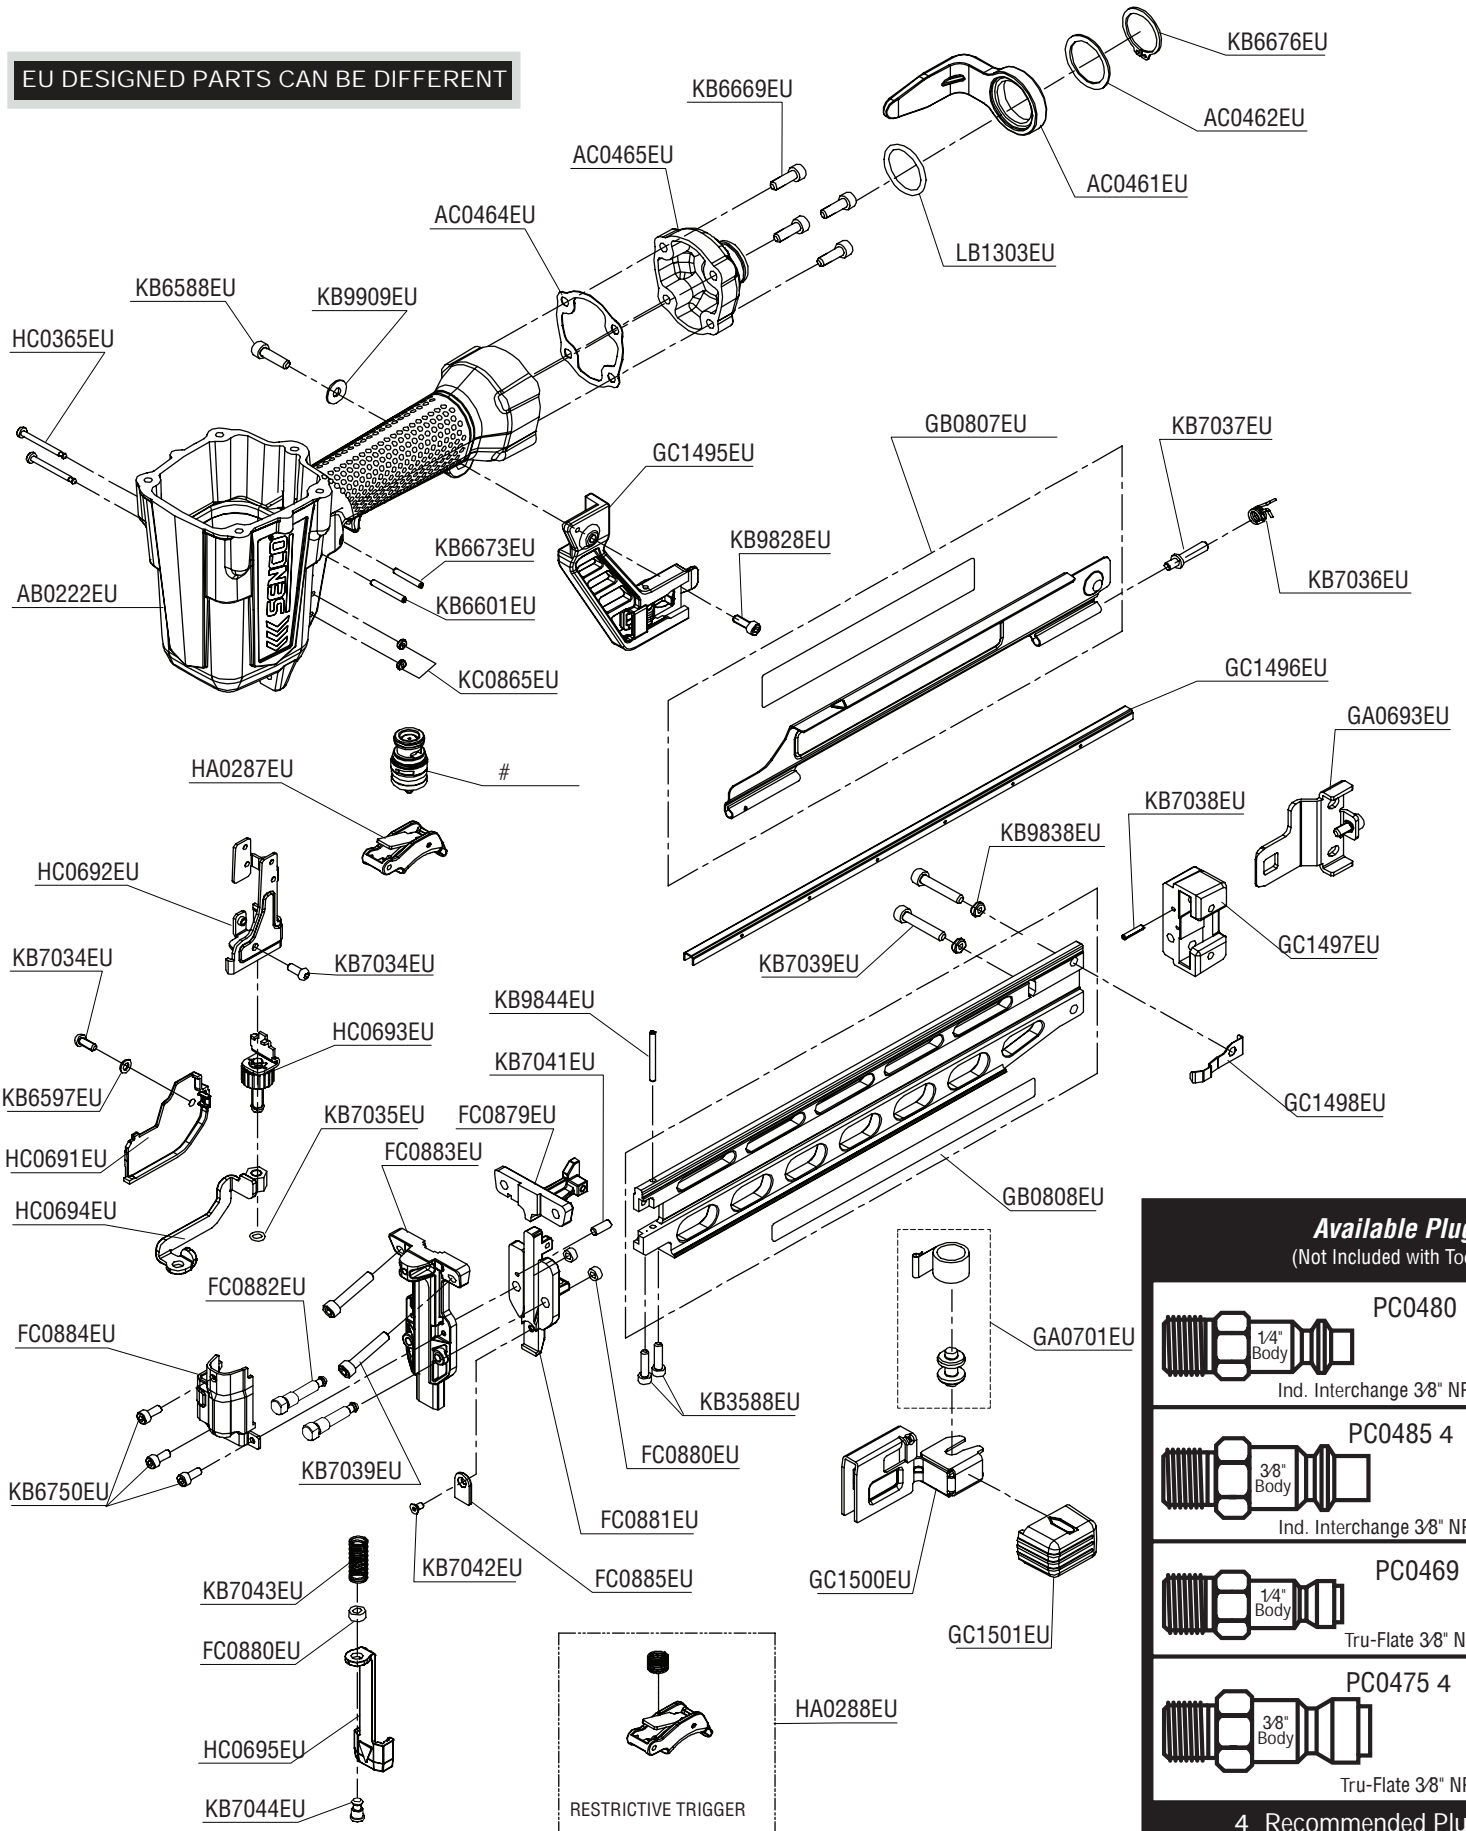

# SHS50XP-N STAPLER

EU DESIGNED PARTS CAN BE DIFFERENT

## Available Plugs (Not Included with Tool)

4 Recommended Plugs  
Plugs shown smaller than actual size