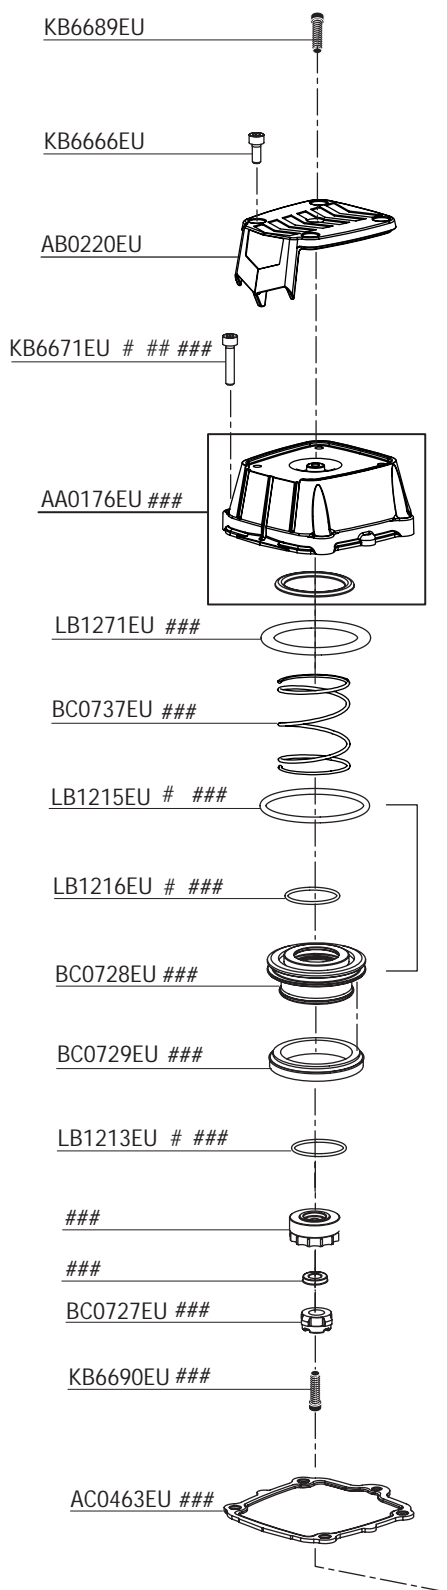

# WC200XP WIDE CROWN STAPLER

## *Parts Reference Guide*

*Repair Kits*

**YK0783EU**

**YK0784EU**

**YK0819EU**

# WC200XP WIDE CROWN STAPLER

**SENCO**<sup>®</sup>

# Contents Of YK0783EU Repair Kit  
 ## Contents Of YK0784EU Repair Kit  
 ### Contents Of YK0819EU Repair Kit

Tool #	Model
4Y2001N	Contact-Actuation

Available Triggers	
HA0235EU Contact-Actuation	HA0236EU Single Sequential