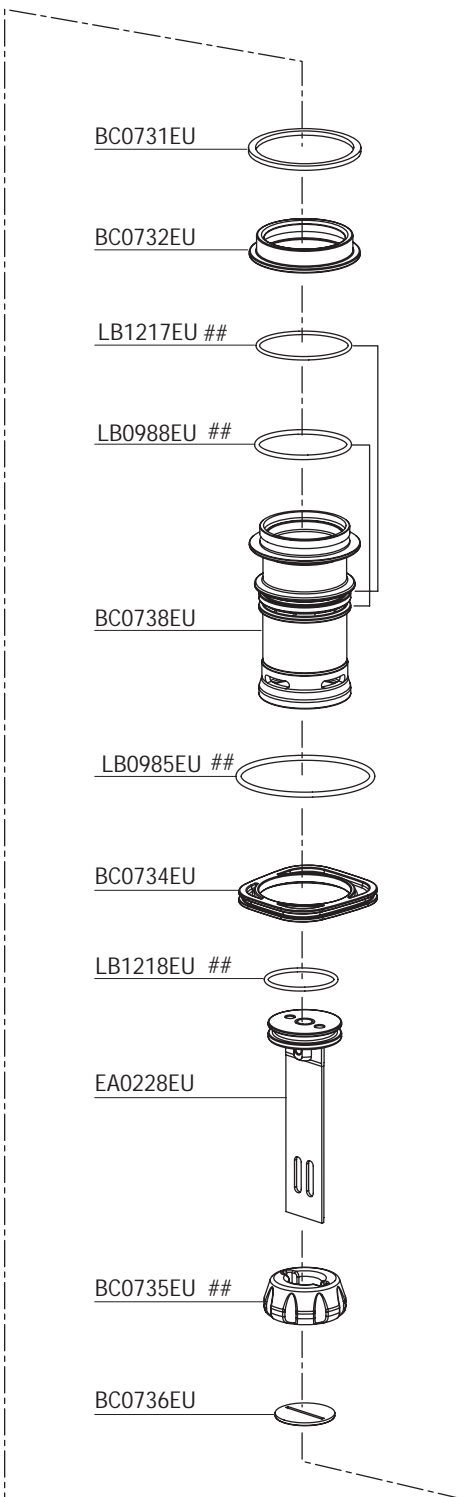

# WC200XP WIDE CROWN STAPLER

## *Parts Reference Guide*

*Repair Kits*

**YK0783EU**

**YK0784EU**

**YK0819EU**

# WC200XP WIDE CROWN STAPLER

**SENCO**<sup>®</sup>

# Contents Of YK0783EU Repair Kit  
 ## Contents Of YK0784EU Repair Kit  
 ### Contents Of YK0819EU Repair Kit

Tool #	Model
4Y2001N	Contact-Actuation

Available Triggers	
HA0235EU Contact-Actuation	HA0236EU Single Sequential