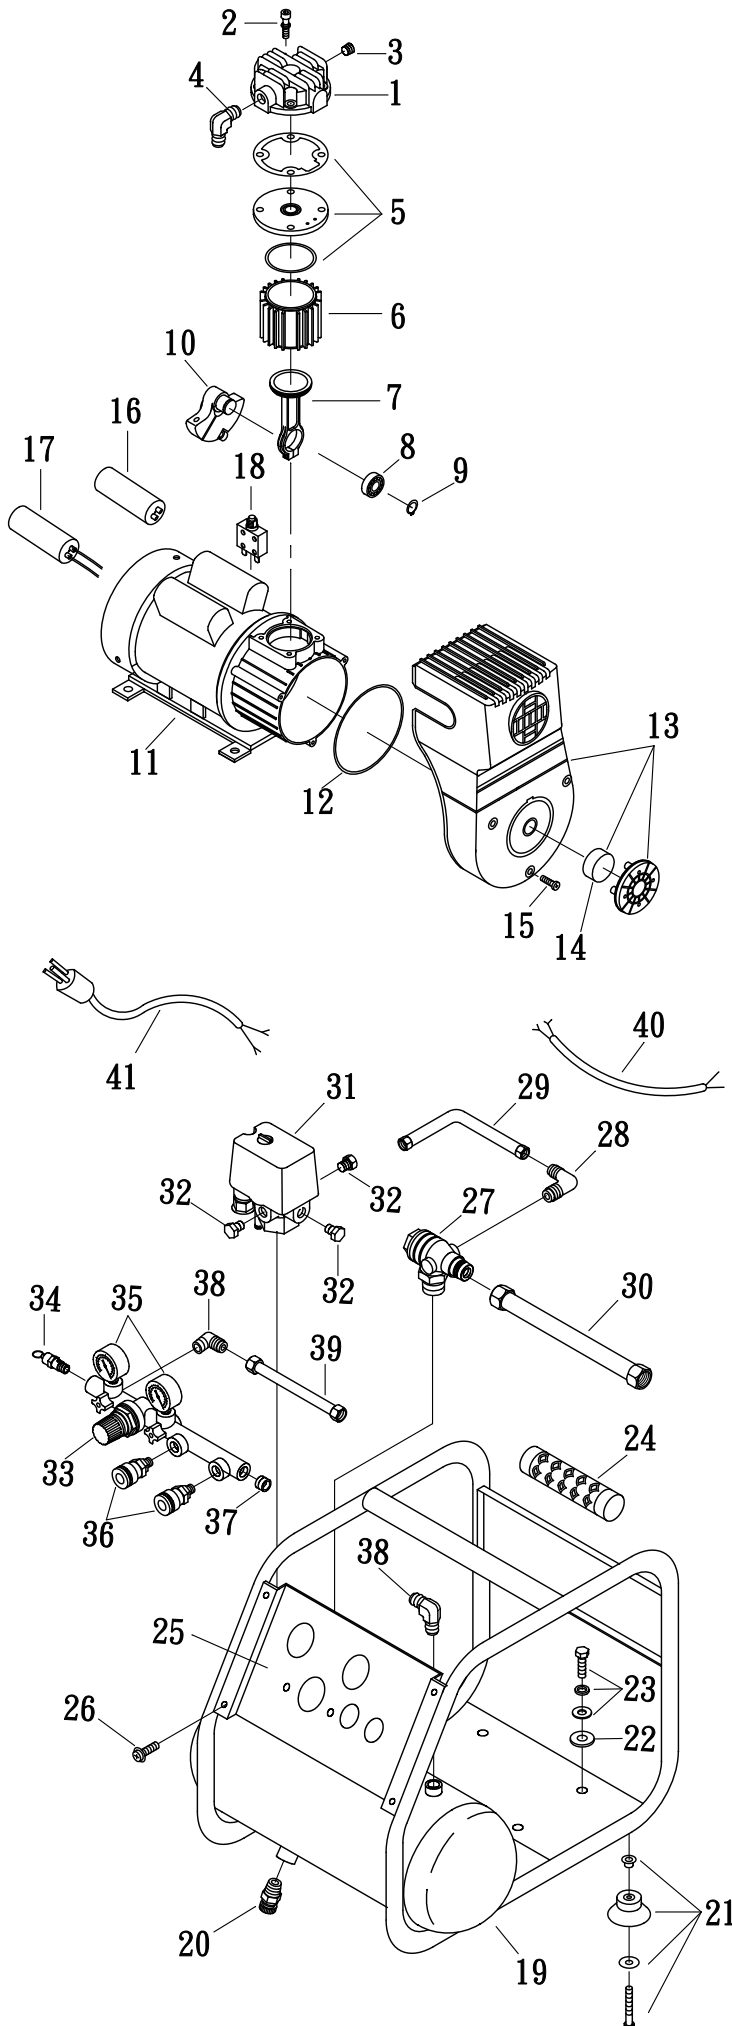

# MODEL :MA0550

## SPARE PARTS LIST

NO : XHA-1210

REF. NO.	DESCRIPTION	PART NO.	QTY.
1	Cylinder head	3101096	1
2	Allen bolt set	3B01-M06*080V	4
3	Plug	2B14-ST02E	1
4	Exhaust elbow	2N06-02T03HL	1
5	Exhaust valve seat set	3B11-A9000A	1
6	Cylinder	3201061	1
7	Rod set	3B3-A9000	1
8	Bearing	2N35-6202ZZC3	1
9	Retainer	2N42-S15	1
10	Crankshaft & balancer	3304078	1
11	Motor set	3B8-MB8806WS	1
12	Front cover gasket	2G07-009	1
13	Shroud	2428012	1
14	Filter element	2142014	1
15	Bolt	2B02-FM5*015	3
16	Starting capacitor	2E28-100F25X42	1
17	Running capacitor	2E27-020F40X39	1
18	Circuit breaker	2E25-06AS	1
19	Air tank	3401161	1
20	Drain valve	2405012	1
21	Rubber pad set	3433011-A	4
22	Body seat block	2439008	4
23	Hexagon bolt set	3B00-FM08*015VW	4
24	Grip	2432103	1
25	Panel	3420030	1
26	Bolt	2B02-FM5*010WB	6
27	Check valve	2414036RX	1
28	Elbow	2N16-C01TW02M	1
29	Soft tube set	3T03-W02*0140L	1
30	Exhaust soft tube	2T02-03*0260	1
31	Pressure switch	2E21-BC296BEX	1
32	Plug	2N33-009	3
33	Regulator	2408027	1
34	Pressure relief valve	2406018CE	1
35	Pressure gauge	2D12-15V15KS	2
36	Quick coupler	07S1/4M-E	2
37	Plug	2B14-ST02E	1
38	Exhaust elbow	2N16-C02TW03	2
39	Exhaust tube set	3B2-03*180C	1
40	Cable	2E02-1C30502Y2T	1
41	Power cable	2E01-029S	1