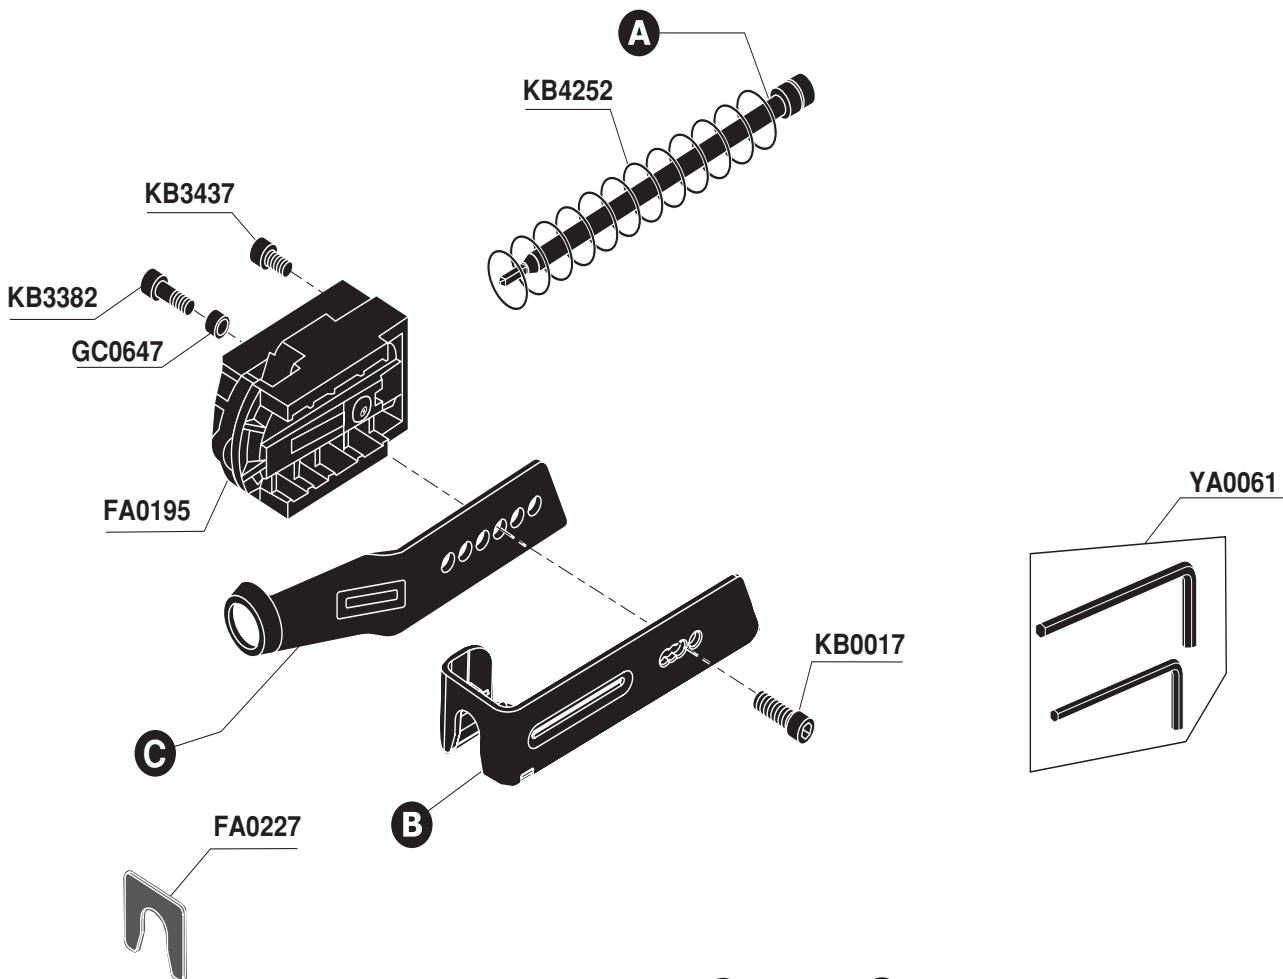

Bits		A
Phillips Driver	EA0122	
Square	EA0123	

Nosepiece		B	C	D
Model		Wood (Square)	Drywall (Phillips)	
1R0001N	DS200-AC US	FA0211	FA0198	VB0045
1R2001N	DS200-AC EURO	FA0218	FA0205	VB0046
1R3001N	DS200-AC AU	FA0218	FA0205	VB0047
1R7001N	DS200-AC UK	FA0218	FA0205	VB0049
1R7002N	DS200-AC UK	FA0218	FA0205	VB0053