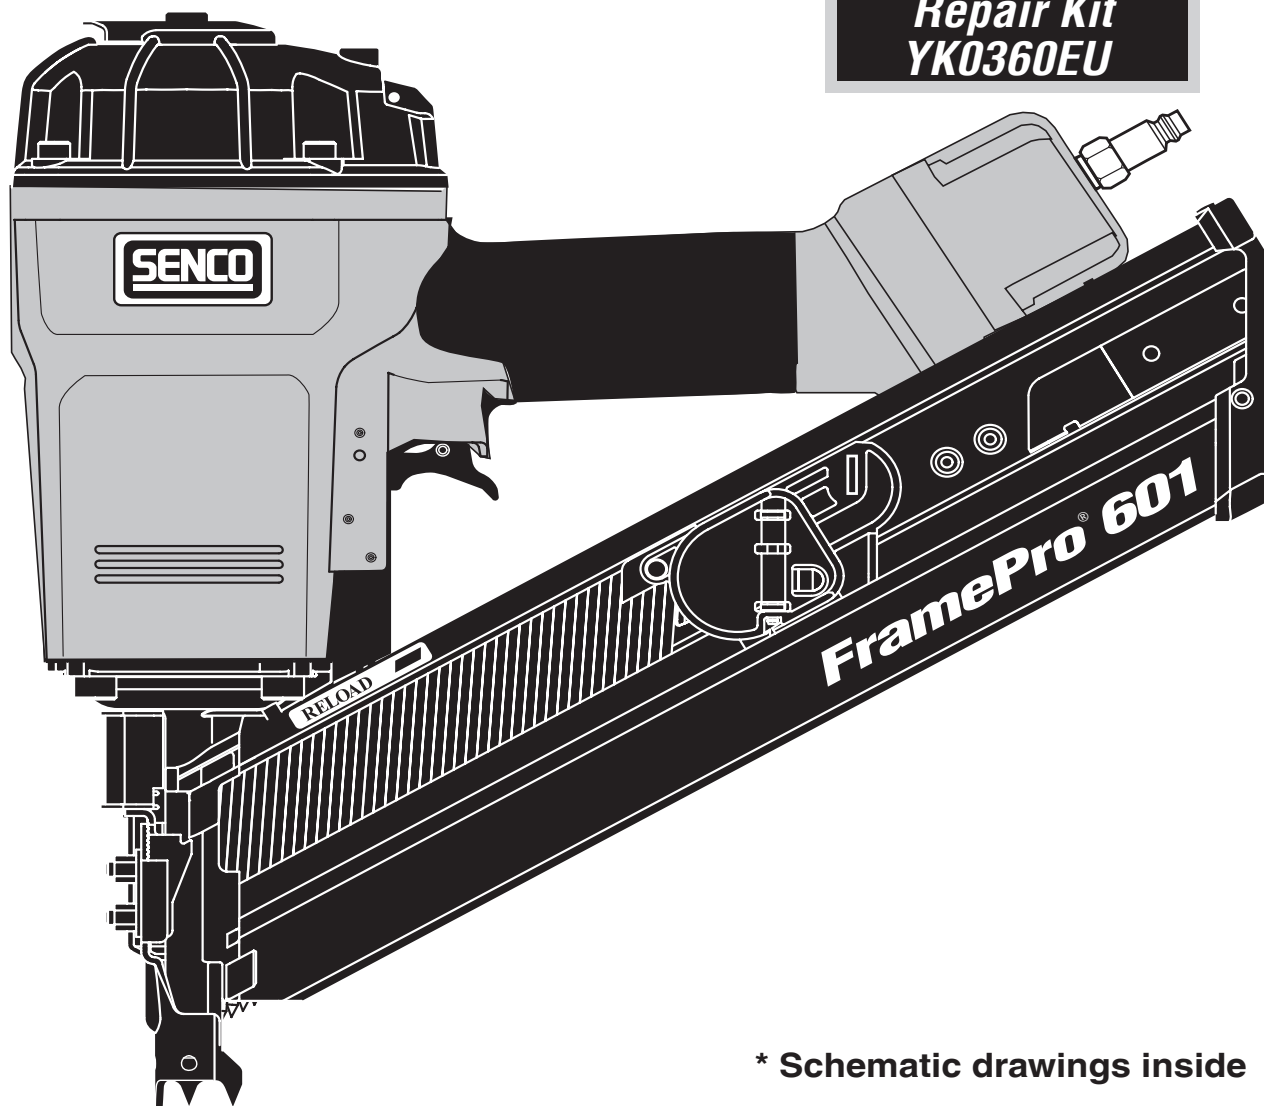

SENCO[®]

FramePro[®] 601

Framing Nailer

Parts Reference Guide

Repair Kit
YK0360EU

*** Schematic drawings inside**

Senco Brands Inc.
4270 Ivy Pointe Blvd.
Cincinnati, Ohio 45245
Visit Our Website: www.senco.com
EU Website: www.verpa-senco.com