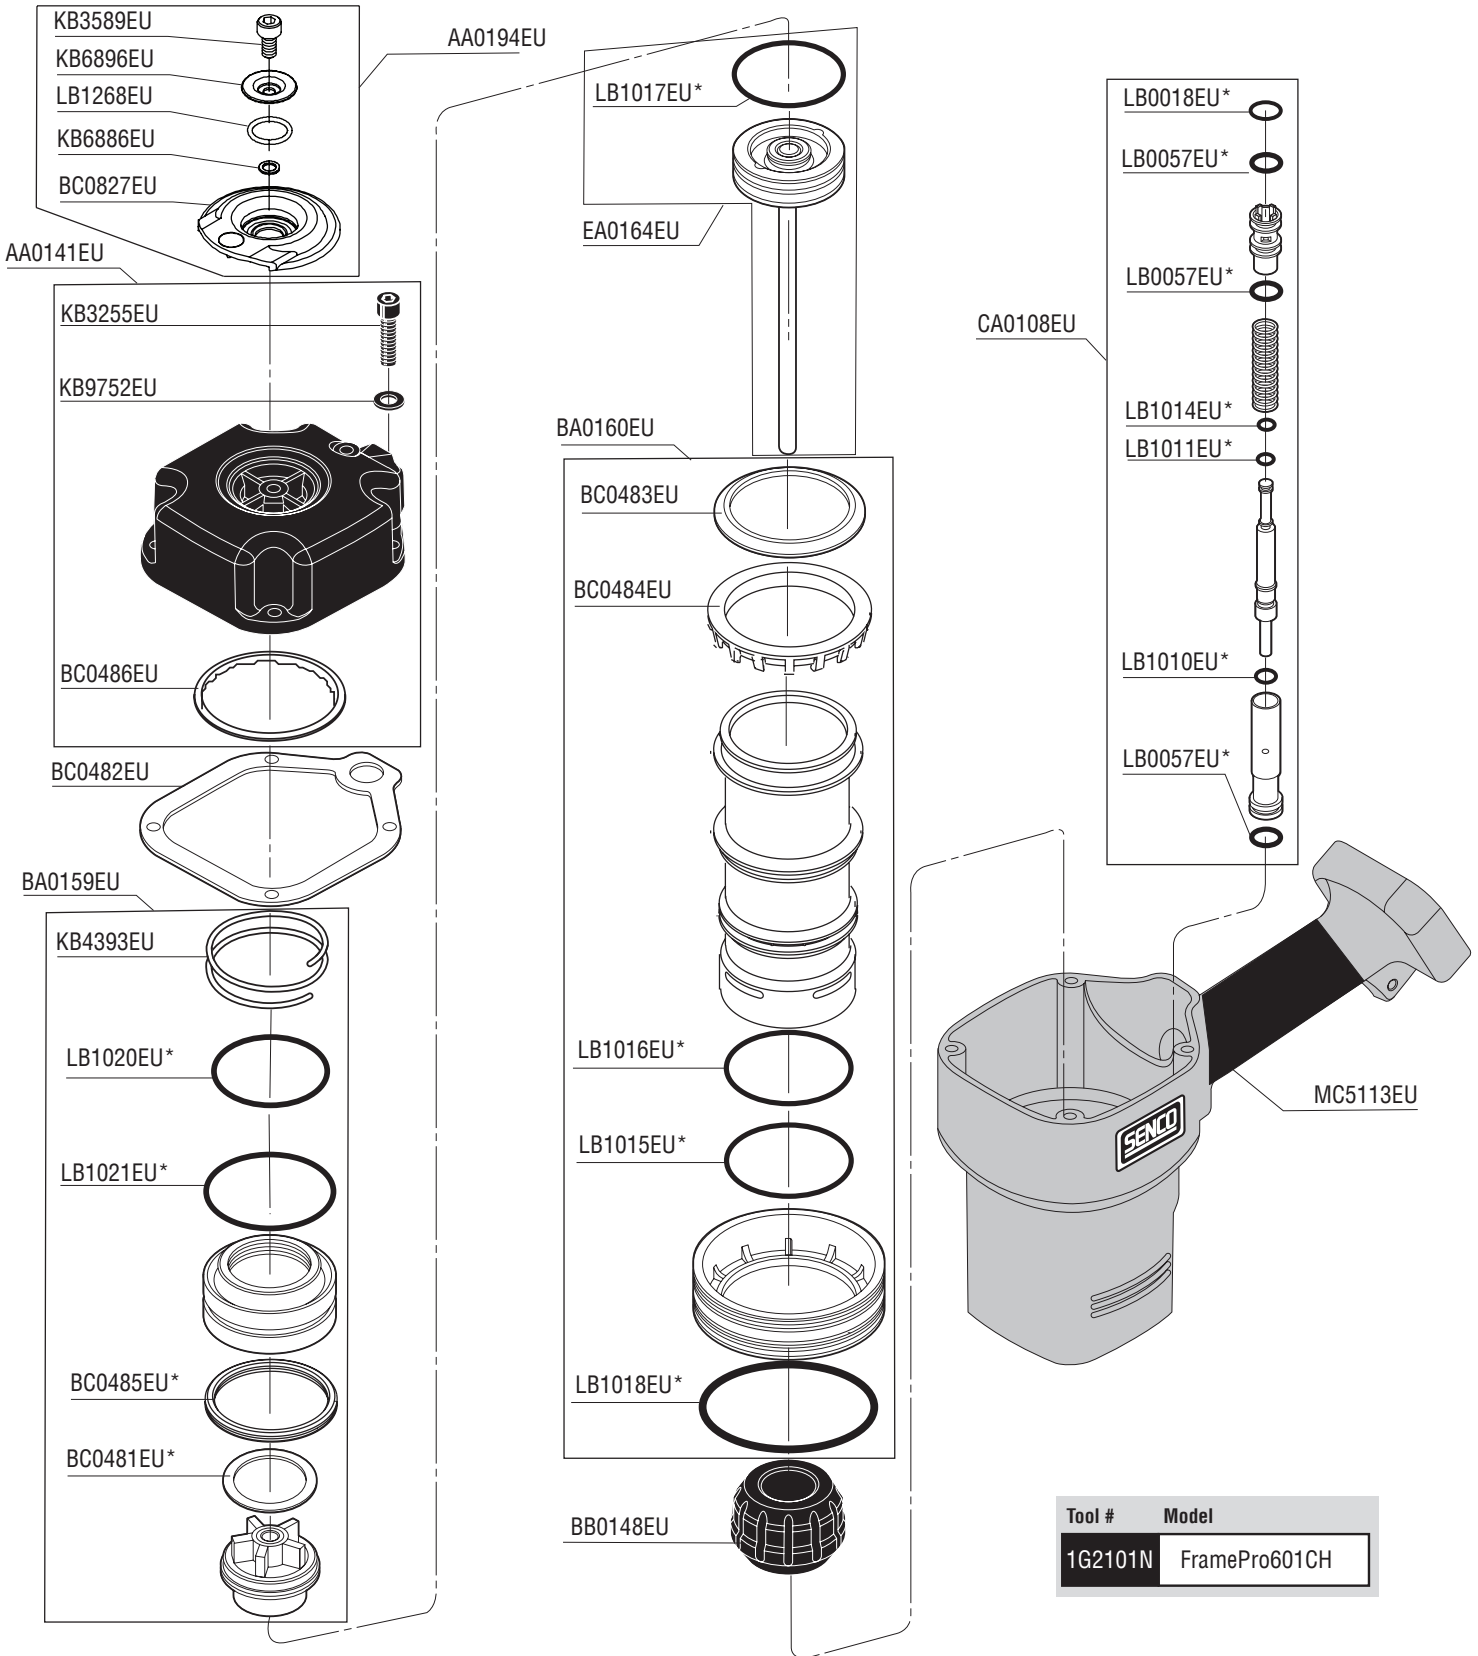

FramePro® 601

SENCO®

Tool #	Model
1G2101N	FramePro601CH

*O-Rings available- order YK0360EU

EU DESIGNED PARTS CAN BE DIFFERENT